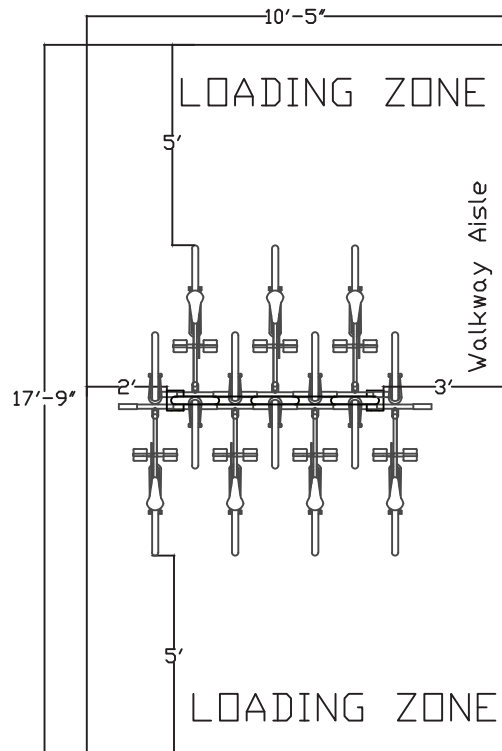

Wave Rack Layouts

3 Bike Wave Rack With Walkway Aisle

3350 NW Boca Raton Blvd., Suite B2
Boca Raton, FL, 33431
1-866-280-9894
sales@theparkcatalog.com

5 Bike Wave Rack With Walkway Aisle

7 Bike Wave Rack With Walkway Aisle