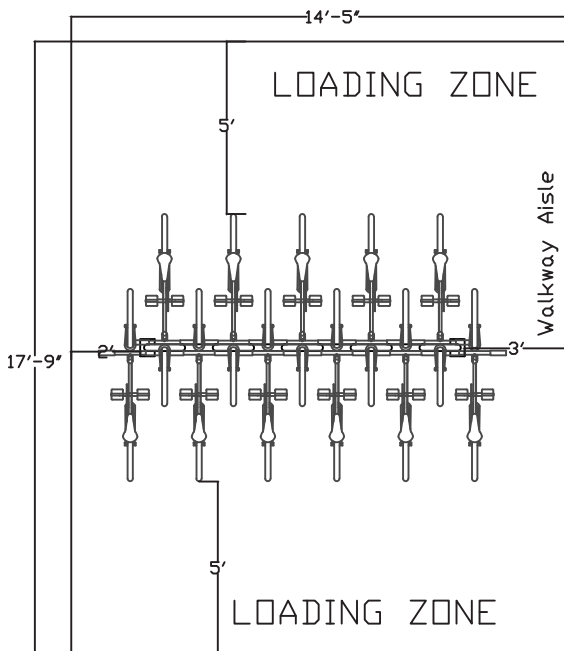

Wave Rack Layouts

3350 NW Boca Raton Blvd., Suite B2
Boca Raton, FL, 33431
1-866-280-9894
sales@theparkcatalog.com

9 Bike Wave Rack With Walkway Aisle

11 Bike Wave Rack With Walkway Aisle

13 Bike Wave Rack With Walkway Aisle