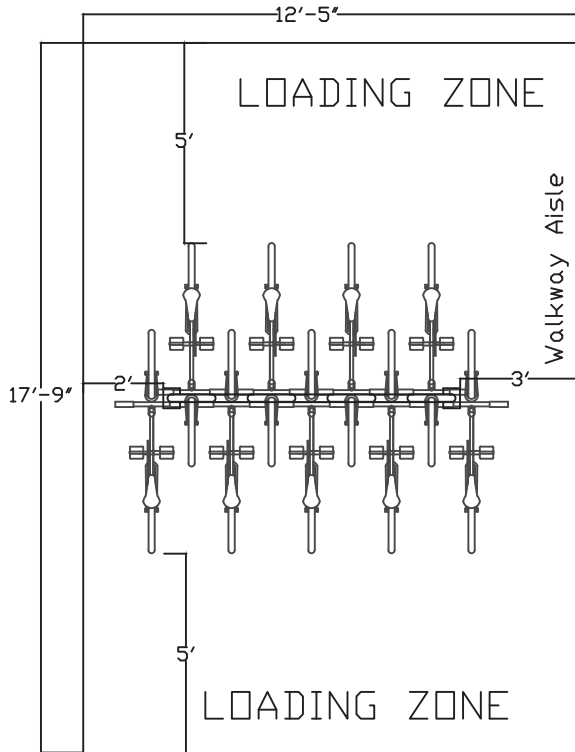

3350 NW Boca Raton Blvd., Suite B2
Boca Raton, FL, 33431
1-866-280-9894
sales@theparkcatalog.com

9 Bike Wave Rack With Walkway Aisle