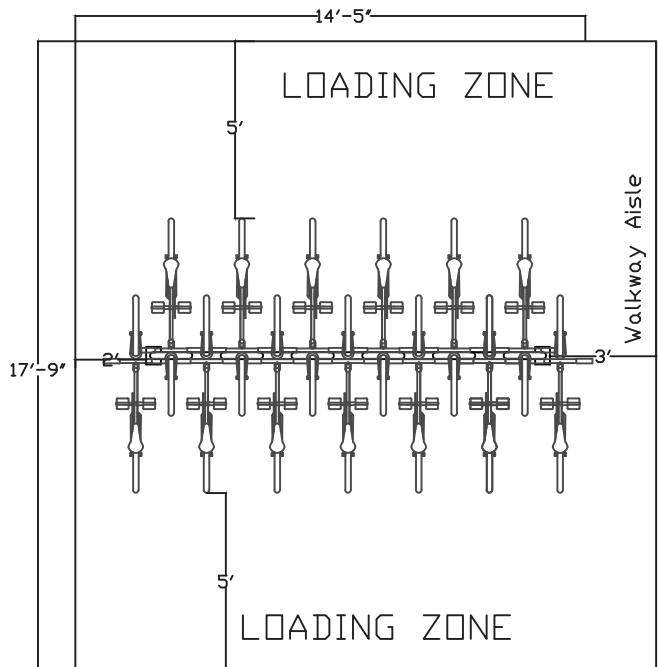

Wave Rack Layouts

3350 NW Boca Raton Blvd., Suite B2
Boca Raton, FL, 33431
1-866-280-9894
sales@theparkcatalog.com

9 Bike Wave Rack With Walkway Aisle

11 Bike Wave Rack With Walkway Aisle

13 Bike Wave Rack With Walkway Aisle