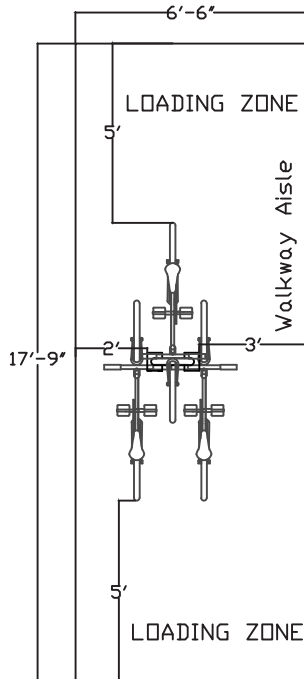

Wave Rack Layouts

3 Bike Wave Rack With Walkway Aisle

3350 NW Boca Raton Blvd., Suite B2
Boca Raton, FL, 33431
1-866-280-9894
sales@theparkcatalog.com

5 Bike Wave Rack With Walkway Aisle

7 Bike Wave Rack With Walkway Aisle