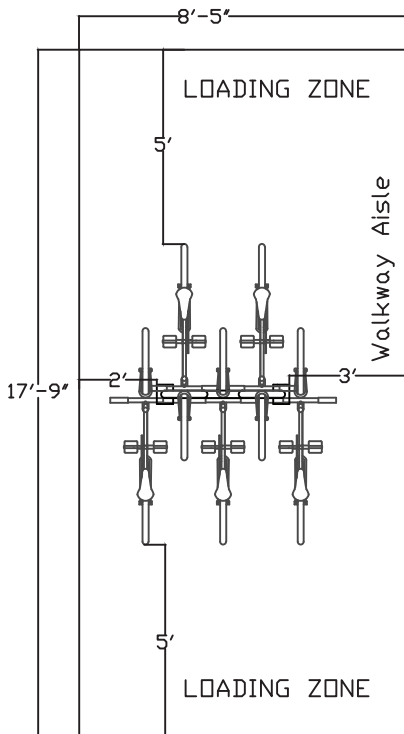

Wave Rack Layouts

3 Bike Wave Rack With Walkway Aisle

3350 NW Boca Raton Blvd., Suite B2
Boca Raton, FL, 33431
1-866-280-9894
sales@theparkcatalog.com

5 Bike Wave Rack With Walkway Aisle

7 Bike Wave Rack With Walkway Aisle