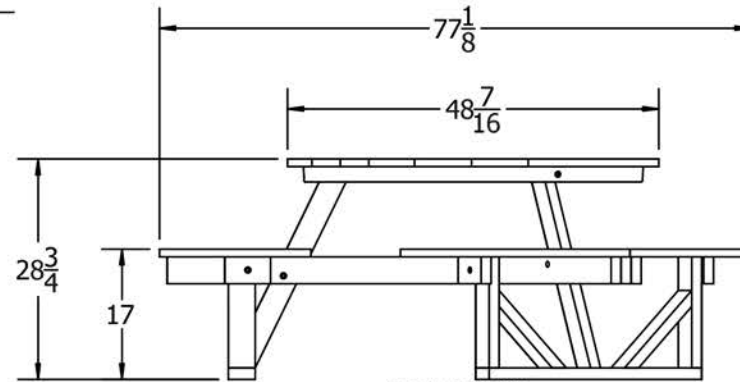

TOP VIEW

3D ISOMETRIC VIEW

FRONT VIEW

SIDE VIEW

- CED
 - GRA
 - GRE
- STANDARD COLORS**

INSERT COLOR CODE IN PRODUCT NUMBER
CEDAR= CED, GRAY= GRA, GREEN= GRE

EXAMPLE: CEDAR HEX TABLE 6 FT. =
PB 6HEXCED

6 Ft. Hex Table Spec Sheet

© COPYRIGHT 2013-2033

Model No. 289-1070

The Park and Facilities Catalog
220 Congress Park Dr. #215
Delray Beach, FL 33445
www.theparkcatalog.com

NOT TO SCALE
Date: 01/2019

General Product Information

Product Name- 6 Foot Hex Table

Seats- Must be of 2 x 10 Resinwood slats with edges routed and or chamfered.

Hardware- Assembly hardware will be provided in high grade stainless steel.

Size- Hex Table dimensions will be as shown on the specification drawing + or -.

Warranty

All materials and workmanship will be guaranteed for five (5) years.

6 Ft. Hex Table Specifications

© COPYRIGHT 2013-2033

The Park and Facilities Catalog
220 Congress Park Dr. #215
Delray Beach, FL 33445
www.theparkcatalog.com