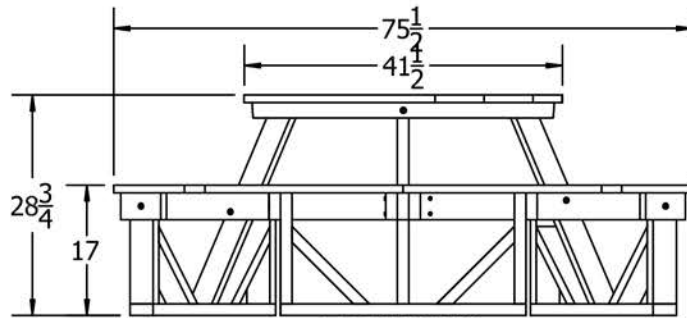

TOP VIEW

3D ISOMETRIC VIEW

FRONT VIEW

SIDE VIEW

- CED
 - GRA
 - GRE
- STANDARD COLORS**

INSERT COLOR CODE IN PRODUCT NUMBER
CEDAR= CED, GRAY= GRA, GREEN= GRE

EXAMPLE: CEDAR HEX TABLE 6 FT. =
PB 6HEXCED

6 Ft. Hex Table Spec Sheet

© COPYRIGHT 2013-2033

Model No. 289-1070

The Park and Facilities Catalog
220 Congress Park Dr. #215
Delray Beach, FL 33445
www.theparkcatalog.com

NOT TO SCALE
Date: 01/2019

General Product Information

Product Name- 6 Foot Hex Table

Seats- Must be of 2 x 10 Resinwood slats with edges routed and or chamfered.

Hardware- Assembly hardware will be provided in high grade stainless steel.

Size- Hex Table dimensions will be as shown on the specification drawing + or -.

Warranty

All materials and workmanship will be guaranteed for five (5) years.

6 Ft. Hex Table Specifications

© COPYRIGHT 2013-2033

The Park and Facilities Catalog
220 Congress Park Dr. #215
Delray Beach, FL 33445
www.theparkcatalog.com