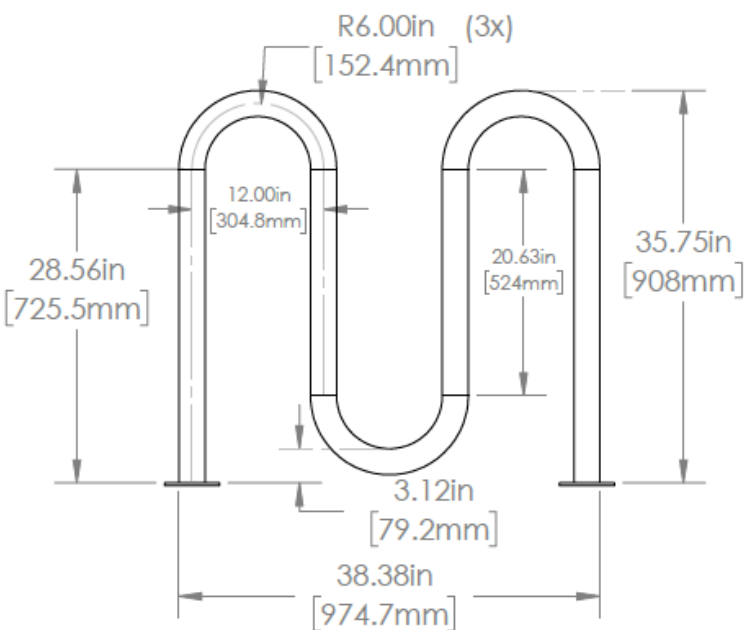

**5 Bike Sonic Wave Rack - Galvanized - Surface Mount
536-1409**

**5 Bike Sonic Wave Rack - Galvanized - In-Ground Mount
536-1409**