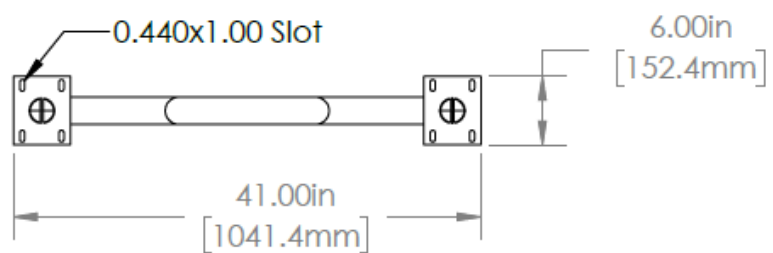

**5 Bike Sonic Wave Rack - Galvanized - Surface Mount
536-1409**

**5 Bike Sonic Wave Rack - Galvanized - In-Ground Mount
536-1409**