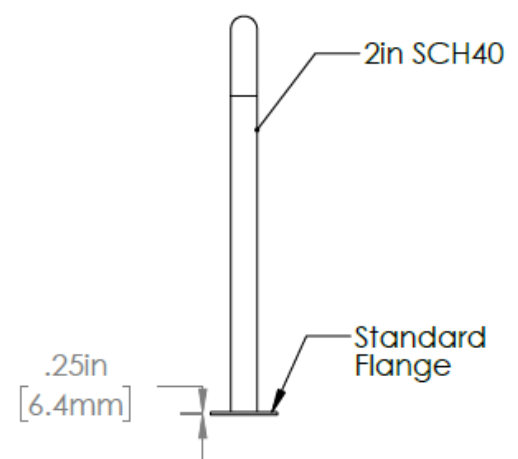

**5 Bike Sonic Wave Rack - Galvanized - Surface Mount
536-1409**

**5 Bike Sonic Wave Rack - Galvanized - In-Ground Mount
536-1409**