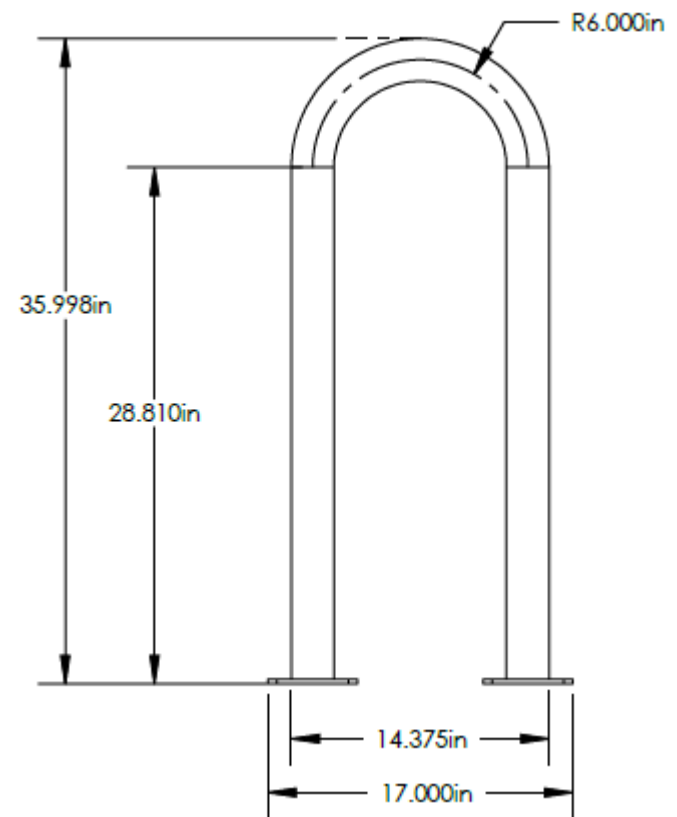

**3 Bike Sonic Wave Rack - Surface Mount
536-1406**

**3 Bike Sonic Wave Rack - In-Ground Mount
536-1406**