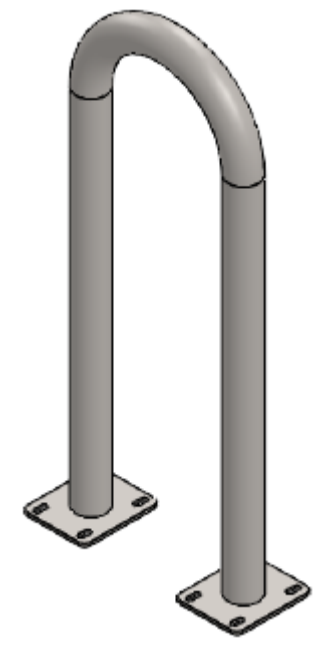

**3 Bike Sonic Wave Rack - Surface Mount
536-1406**

**3 Bike Sonic Wave Rack - In-Ground Mount
536-1406**