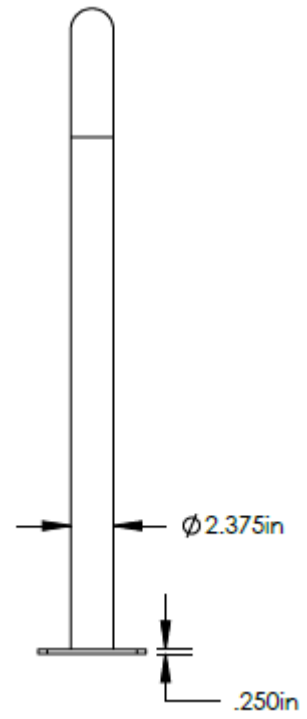

**3 Bike Sonic Wave Rack - Surface Mount
536-1406**

**3 Bike Sonic Wave Rack - In-Ground Mount
536-1406**