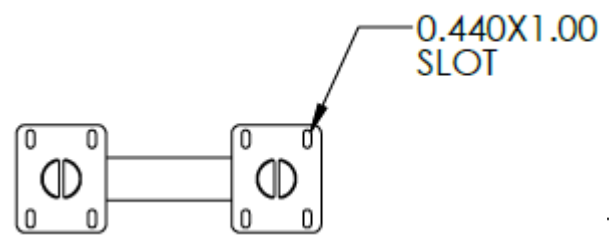

**3 Bike Sonic Wave Rack - Surface Mount
536-1406**

**3 Bike Sonic Wave Rack - In-Ground Mount
536-1406**