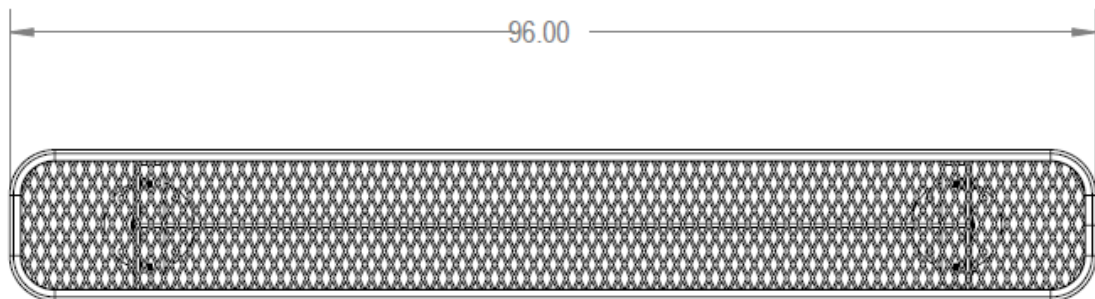

**8 Ft. Park Bench without Back**  
**543-6004 - Expanded Metal - In-Ground Mount**

**8 Ft. Park Bench without Back**  
**543-6004 - Expanded Metal - Portable**

**8 Ft. Park Bench without Back**  
**543-6004 - Expanded Metal - Surface Mount**

**8 Ft. Park Bench without Back**  
**543-6004 - Perforated Metal - In-Ground Mount**

**8 Ft. Park Bench without Back**  
**543-6004 - Perforated Metal - Portable**

**8 Ft. Park Bench without Back**  
**543-6004 - Perforated Metal - Surface Mount**