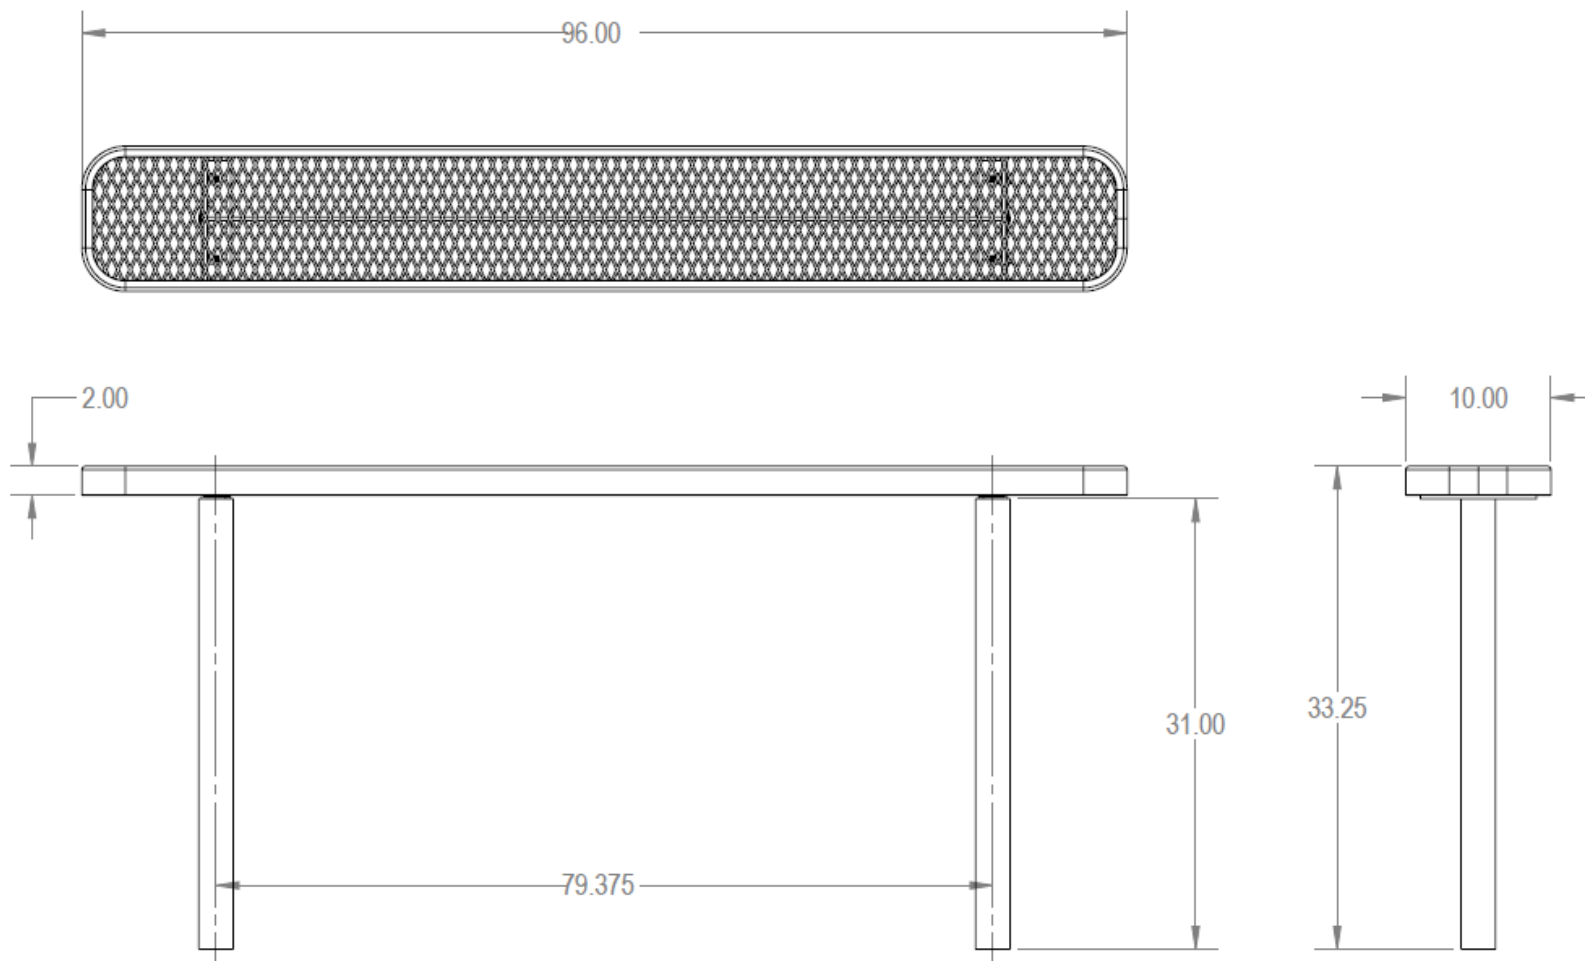

**8 Ft. Park Bench without Back**  
**543-6004 - Expanded Metal - In-Ground Mount**

**8 Ft. Park Bench without Back**  
**543-6004 - Expanded Metal - Portable**

**8 Ft. Park Bench without Back**  
**543-6004 - Expanded Metal - Surface Mount**

**8 Ft. Park Bench without Back**  
**543-6004 - Perforated Metal - In-Ground Mount**

**8 Ft. Park Bench without Back**  
**543-6004 - Perforated Metal - Portable**

**8 Ft. Park Bench without Back**  
**543-6004 - Perforated Metal - Surface Mount**