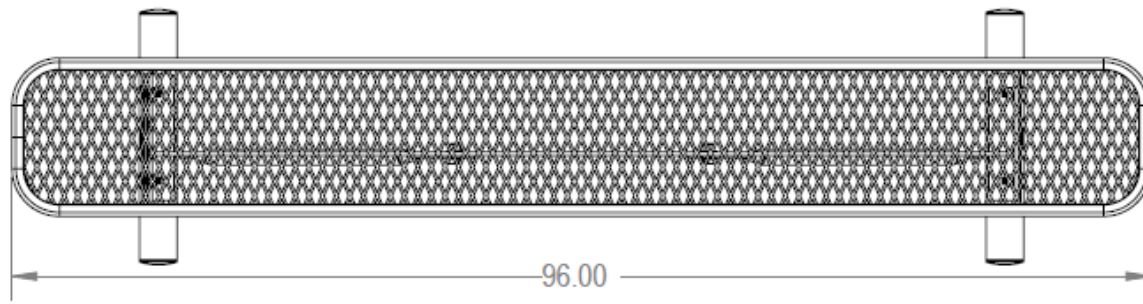

**8 Ft. Park Bench without Back**  
**543-6004 - Expanded Metal - In-Ground Mount**

**8 Ft. Park Bench without Back**  
**543-6004 - Expanded Metal - Portable**

**8 Ft. Park Bench without Back**  
**543-6004 - Expanded Metal - Surface Mount**

**8 Ft. Park Bench without Back**  
**543-6004 - Perforated Metal - In-Ground Mount**

**8 Ft. Park Bench without Back**  
**543-6004 - Perforated Metal - Portable**

**8 Ft. Park Bench without Back**  
**543-6004 - Perforated Metal - Surface Mount**