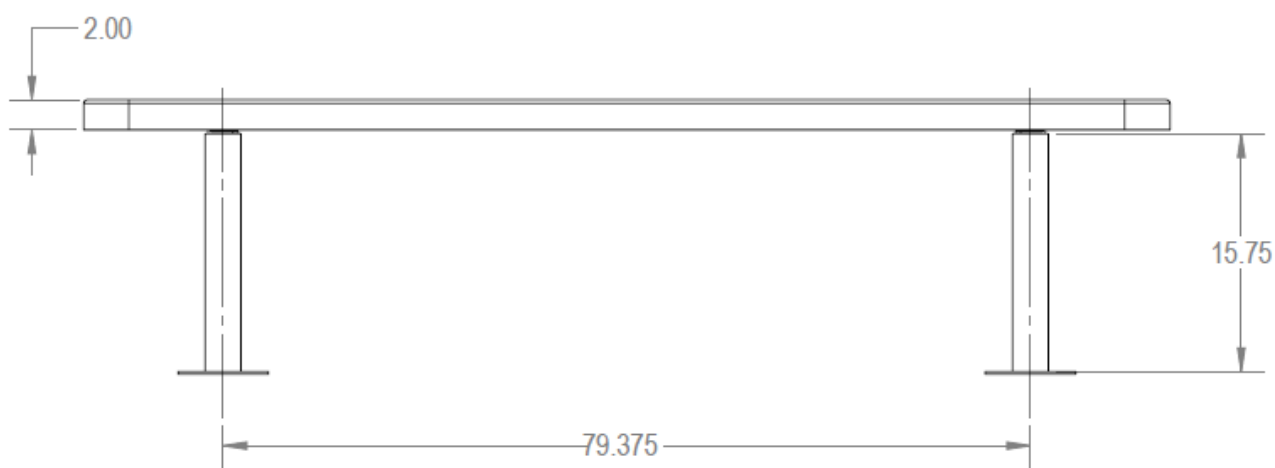

**8 Ft. Park Bench without Back**  
**543-6004 - Expanded Metal - In-Ground Mount**

**8 Ft. Park Bench without Back**  
**543-6004 - Expanded Metal - Portable**

**8 Ft. Park Bench without Back**  
**543-6004 - Expanded Metal - Surface Mount**

**8 Ft. Park Bench without Back**  
**543-6004 - Perforated Metal - In-Ground Mount**

**8 Ft. Park Bench without Back**  
**543-6004 - Perforated Metal - Portable**

**8 Ft. Park Bench without Back**  
**543-6004 - Perforated Metal - Surface Mount**