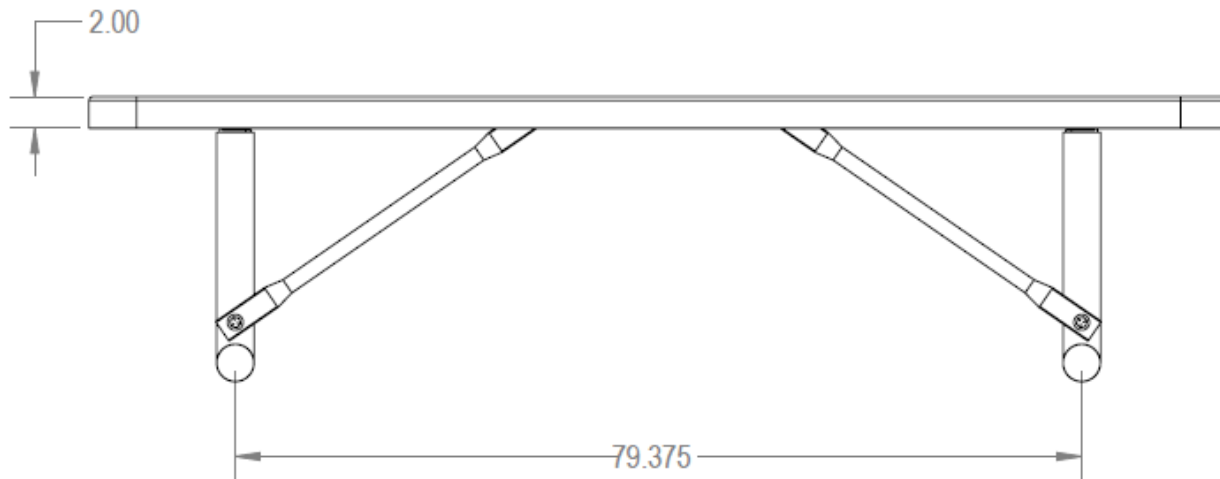

**8 Ft. Park Bench without Back**  
**543-6004 - Expanded Metal - In-Ground Mount**

**8 Ft. Park Bench without Back**  
**543-6004 - Expanded Metal - Portable**

**8 Ft. Park Bench without Back**  
**543-6004 - Expanded Metal - Surface Mount**

**8 Ft. Park Bench without Back**  
**543-6004 - Perforated Metal - In-Ground Mount**

**8 Ft. Park Bench without Back**  
**543-6004 - Perforated Metal - Portable**

**8 Ft. Park Bench without Back**  
**543-6004 - Perforated Metal - Surface Mount**