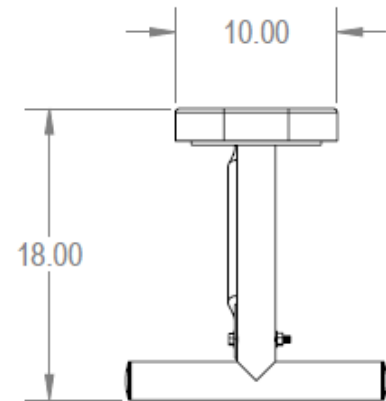

**8 Ft. Park Bench without Back**  
**543-6004 - Expanded Metal - In-Ground Mount**

**8 Ft. Park Bench without Back**  
**543-6004 - Expanded Metal - Portable**

**8 Ft. Park Bench without Back**  
**543-6004 - Expanded Metal - Surface Mount**

**8 Ft. Park Bench without Back**  
**543-6004 - Perforated Metal - In-Ground Mount**

**8 Ft. Park Bench without Back**  
**543-6004 - Perforated Metal - Portable**

**8 Ft. Park Bench without Back**  
**543-6004 - Perforated Metal - Surface Mount**