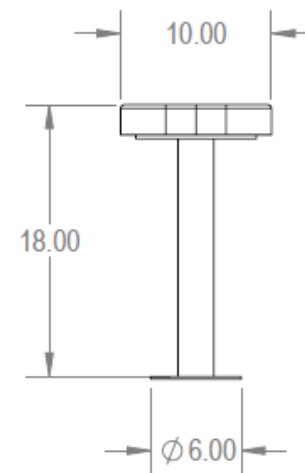

**8 Ft. Park Bench without Back**  
**543-6004 - Expanded Metal - In-Ground Mount**

**8 Ft. Park Bench without Back**  
**543-6004 - Expanded Metal - Portable**

**8 Ft. Park Bench without Back**  
**543-6004 - Expanded Metal - Surface Mount**

**8 Ft. Park Bench without Back**  
**543-6004 - Perforated Metal - In-Ground Mount**

**8 Ft. Park Bench without Back**  
**543-6004 - Perforated Metal - Portable**

**8 Ft. Park Bench without Back**  
**543-6004 - Perforated Metal - Surface Mount**