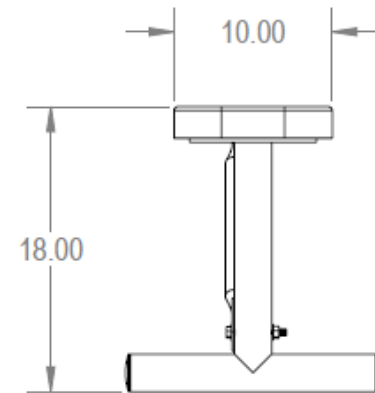

**8 Ft. Park Bench without Back**  
**543-6004 - Expanded Metal - In-Ground Mount**

**8 Ft. Park Bench without Back**  
**543-6004 - Expanded Metal - Portable**

**8 Ft. Park Bench without Back**  
**543-6004 - Expanded Metal - Surface Mount**

**8 Ft. Park Bench without Back**  
**543-6004 - Perforated Metal - In-Ground Mount**

**8 Ft. Park Bench without Back**  
**543-6004 - Perforated Metal - Portable**

**8 Ft. Park Bench without Back**  
**543-6004 - Perforated Metal - Surface Mount**