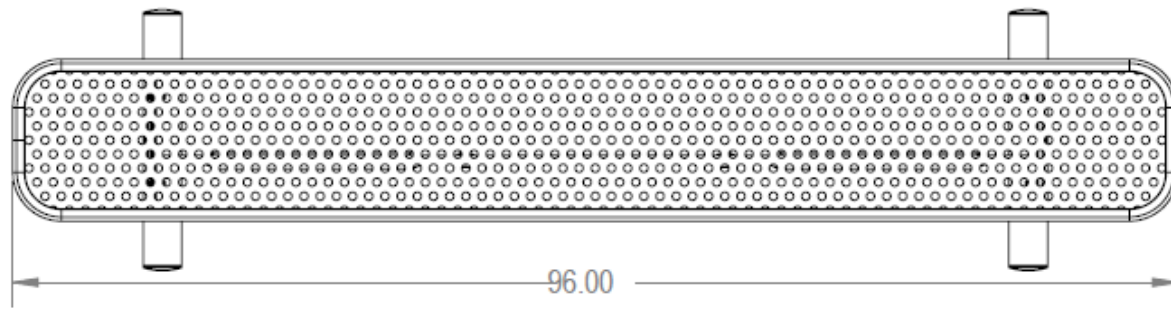

**8 Ft. Park Bench without Back**  
**543-6004 - Expanded Metal - In-Ground Mount**

**8 Ft. Park Bench without Back**  
**543-6004 - Expanded Metal - Portable**

**8 Ft. Park Bench without Back**  
**543-6004 - Expanded Metal - Surface Mount**

**8 Ft. Park Bench without Back**  
**543-6004 - Perforated Metal - In-Ground Mount**

**8 Ft. Park Bench without Back**  
**543-6004 - Perforated Metal - Portable**

**8 Ft. Park Bench without Back**  
**543-6004 - Perforated Metal - Surface Mount**