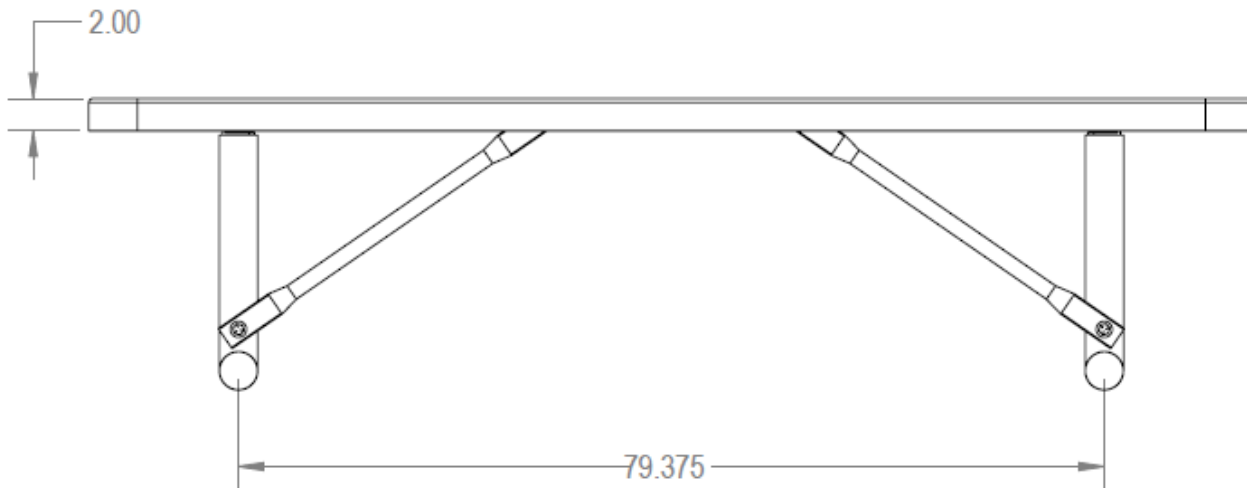

**8 Ft. Park Bench without Back**  
**543-6004 - Expanded Metal - In-Ground Mount**

**8 Ft. Park Bench without Back**  
**543-6004 - Expanded Metal - Portable**

**8 Ft. Park Bench without Back**  
**543-6004 - Expanded Metal - Surface Mount**

**8 Ft. Park Bench without Back**  
**543-6004 - Perforated Metal - In-Ground Mount**

**8 Ft. Park Bench without Back**  
**543-6004 - Perforated Metal - Portable**

**8 Ft. Park Bench without Back**  
**543-6004 - Perforated Metal - Surface Mount**