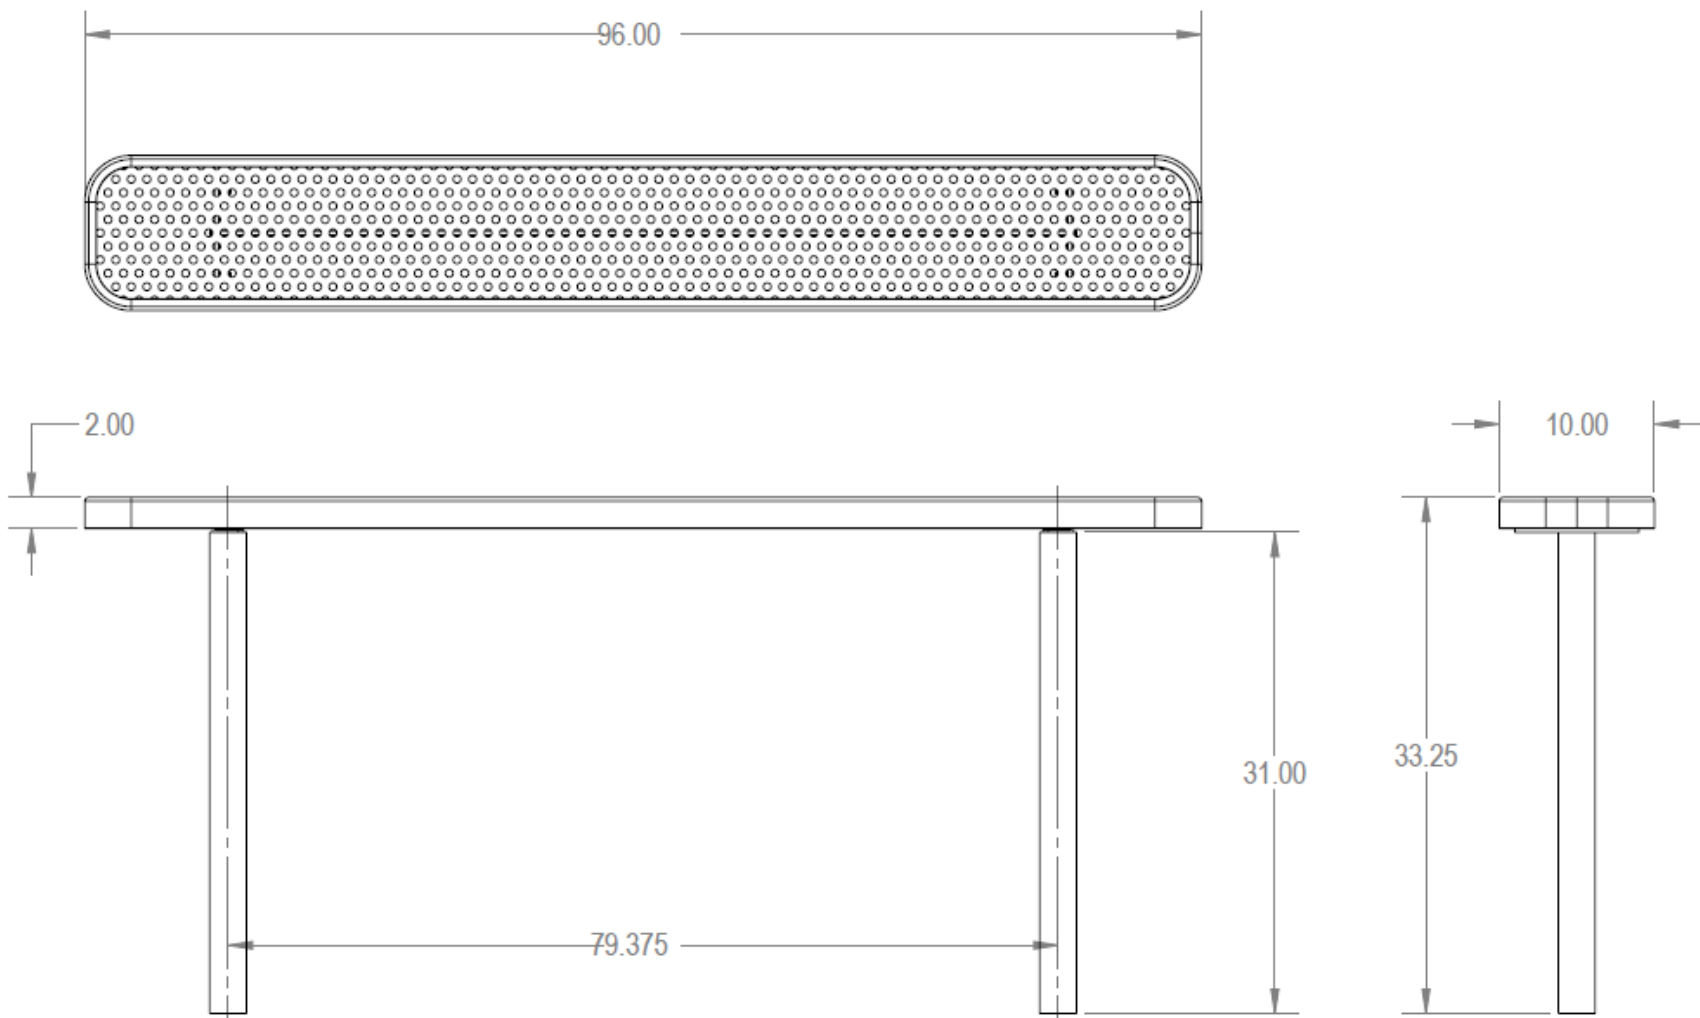

**8 Ft. Park Bench without Back**  
**543-6004 - Expanded Metal - In-Ground Mount**

**8 Ft. Park Bench without Back**  
**543-6004 - Expanded Metal - Portable**

**8 Ft. Park Bench without Back**  
**543-6004 - Expanded Metal - Surface Mount**

**8 Ft. Park Bench without Back**  
**543-6004 - Perforated Metal - In-Ground Mount**

**8 Ft. Park Bench without Back**  
**543-6004 - Perforated Metal - Portable**

**8 Ft. Park Bench without Back**  
**543-6004 - Perforated Metal - Surface Mount**