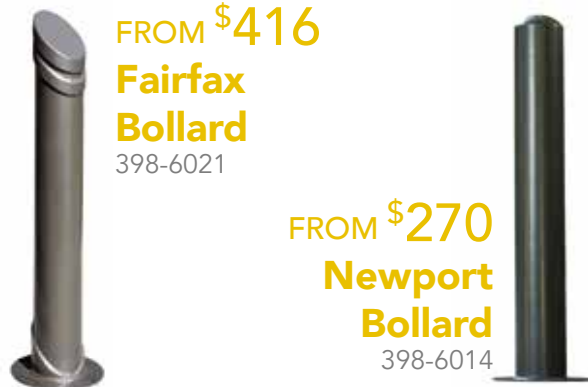

FROM \$35
**Round HDPE Plastic
Bollard Cover**
291-1001

POWDER COATED STEEL

FROM \$332
**Shoreline
Bollard**
398-6016

FROM \$332
**Rockland
Bollard**
398-6015

FROM \$416
**Fairfax
Bollard**
398-6021

FROM \$270
**Newport
Bollard**
398-6014