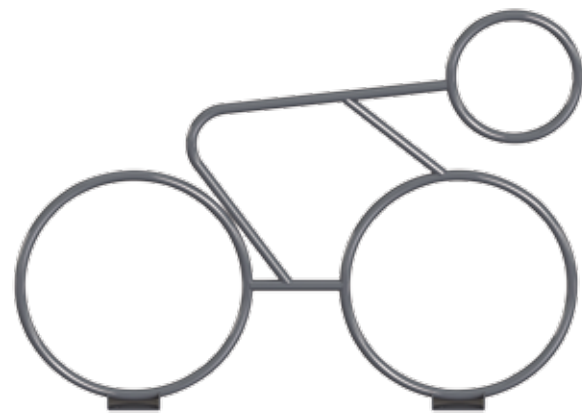

FROM **\$94**
U-Rack
536-1054

536 | U-RACK BIKE RACK SIZES

536-1054	1-7/8 O.D. Surface Mount	from \$107
536-1054	1-7/8 O.D. In-Ground Mount	from \$94

FROM **\$123**
Bollard
536-1159

536-1159 | BOLLARD BIKE RACK SIZES

2.375" O.D. Center Post	from \$129
1.5"-1.90" O.D. Arms Surface Mount	
2.375" O.D. Center Post	from \$123
1.5"-1.90" O.D. Arms In-Ground Mount	

FROM \$481
Racer Bike Rack
526-1098

526-1098 | RACER BIKE RACK