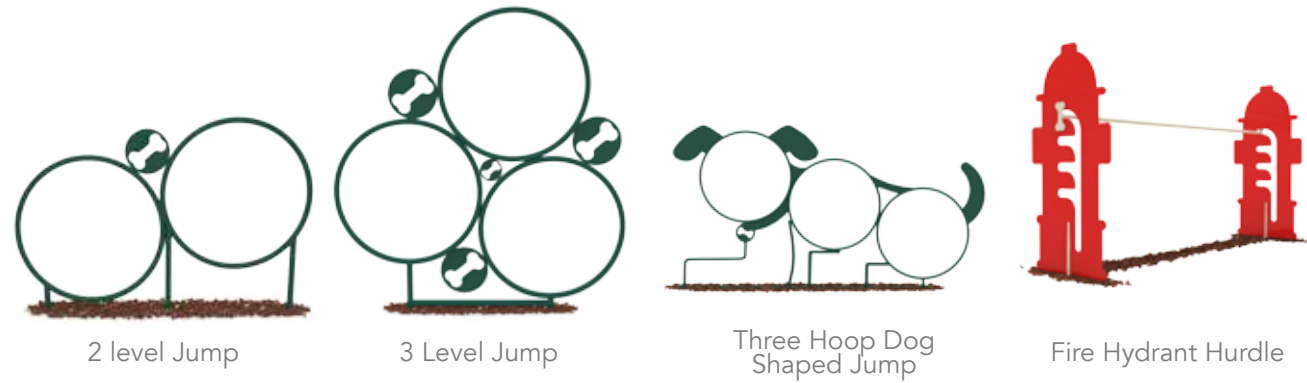

$3,465
Doggy & Me Fountain
439-1016

439 | CENTRALBARK DOG PARK AMENITIES

439-1010	Leash Post	$349
439-1015	BarkPark Welcome Sign	$878
439-1016	Doggy & Me Fountain	$3,465
439-1018	ADA Doggy & Me Fountain	$4,380
439-1011	Basic Bench w/ Laser Cut Dog Theme	$798
439-1012	Deluxe Bench w/ Laser Cut Dog Theme	$1,360
439-1013	Trash Receptacle w/ Laser Cut Dog Theme	$663

439 | CENTRALBARK AGILITY EQUIPMENT

439-1001	King of the Hill	$2,337
439-1002	Dog Walk	$2,691
439-1003	Paws Table	$716
439-1004	Three Hoop Jump	$600
439-1005	Teeter Totter	$929
439-1006	Rover Jump Over	$830
439-1007	Doggie Crawl	$1,030
439-1008	Weave Posts (Set of 6)	$818
439-1009	Stepping Paws	$1,034
439-1037	Small Dog Hoop Jump	$307
439-1036	Fire Hydrant	$380

$2,691
Dog Walk
439-1002

$818
Weave Posts
439-1008

$380
Fire Hydrant
439-1036

**FOR DOG PARK PURCHASES OVER $2,000,
ASK ABOUT FREE SHIPPING!**

566 | DOG PARK A LA' CARTE

566-3000	Two Hoop Dog Jump	$298	566-3006	Square Bone Table	$705
566-3001	Three Hoop Dog Jump	$582	566-3007	Rectangle Bone Table	$741
566-3002	Three Hoop Dog Shaped Jump	$640	566-3008	Dog Table Accessory Arm	$190
566-3003	Fire Hydrant Hurdle	$821	566-3009	Bone Leash Post	$335
566-3004	Round Stepping Bones	$993	566-3010	Dog Themed Bones Bench	$782
566-3005	Arched Stepping Bones	$1,106	566-3011	Dog Themed Trash Receptacle	$650

$1,030
Doggie Crawl
439-1007

$929
Teeter Totter
439-1005