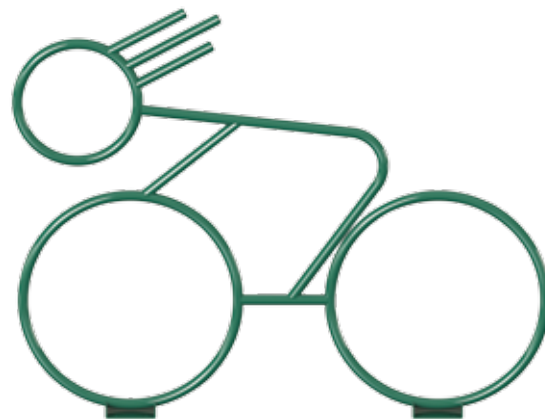

526-1098 | RACER BIKE RACK

Surface Mount	from $499
In-ground Mount	from $481

FROM $525
Speed Racer Bike Rack
526-1103