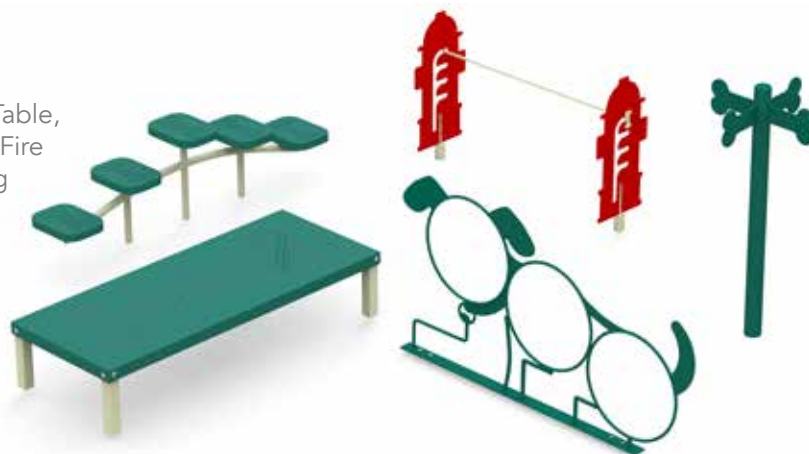

\$1,030
Doggie Crawl
439-1007

\$929
Teeter Totter
439-1005

FROM \$2,699
Beginners Kit
 566-3200

566 | BEGINNERS KIT

INCLUDES: Square Bones Table with 4 Accessory Arms, Three Hoop Dog Shaped Jump, Fire Hydrant Hurdle, Bone Leash Post

\$2,849
Novice Dog Park
 439-1022

INCLUDES: 4 agility features of our intuitive dog park lineup: the Rover Jump Over, Doggie Crawl, Paws Table and Hoop Jump.

566 | STANDARD KIT

INCLUDES: Rectangular Bones Table, Three Hoop Dog Shaped Jump, Fire Hydrant Hurdle, Arched Stepping Bones, Bone Leash Post