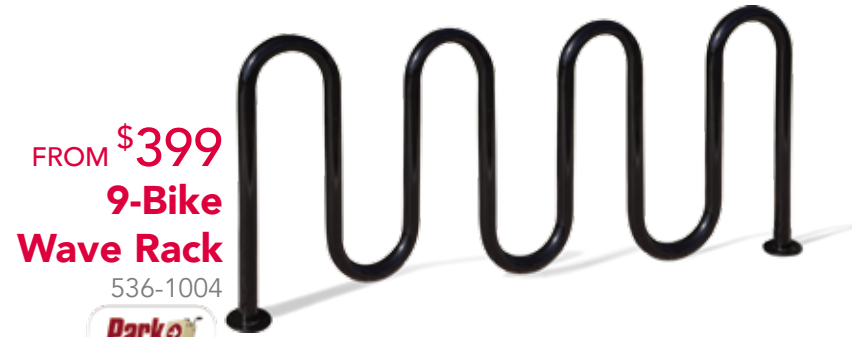

WANT LIVE HELP? TALK TO AN EXPERT!

Call or Live Chat Us TODAY!

1-800-293-1588
TheParkCatalog.com

3-15 BIKE CAPACITY

FROM \$119
3-Bike Wave Rack
536-1001

FROM \$399
9-Bike Wave Rack
536-1004

FROM \$279
5-Bike Wave Rack
536-1002

526 | HEAVY-DUTY WAVE RACKS

- Securely lock up bikes
- Steel constructed, galvanized inside & out
- Commercial grade 2 3/8" OD pipe
- Also available in a galvanized finish
- Surface mount or in-ground

FROM \$569
11-Bike Wave Rack
536-1005

FROM **\$409**
9-Bike Grid Style
Portable Single Sided
 398-6034

398 | GRID STYLE BIKE RACK SIZES

398-6033*	5-Bike Portable Single Sided	from \$316
398-6034*	9-Bike Portable Single Sided	from \$409
398-6035*	10-Bike Portable Double Sided	from \$334
398-6036*	18-Bike Portable Double Sided	from \$475